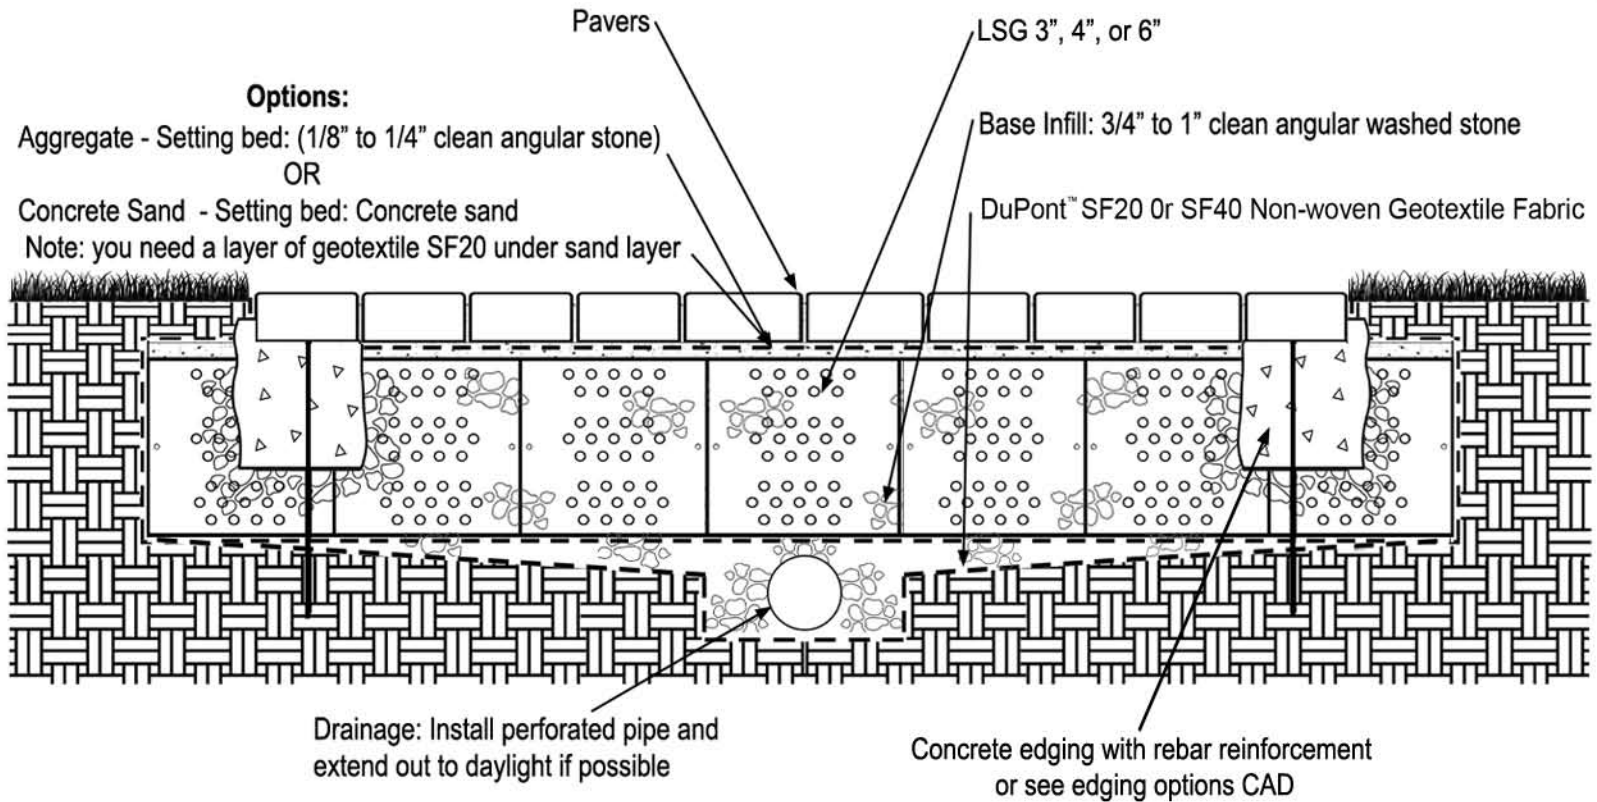

# Proper Drainage with LSG series (Load Support Grid)

809 Barkwood Ct., Suite M  
 Linthicum Heights, MD 21090  
 Phone: 410.721.4844  
 Fax: 410.721.3844  
 Email: [info@celltekdirect.com](mailto:info@celltekdirect.com)  
[www.celltekdirect.com](http://www.celltekdirect.com)