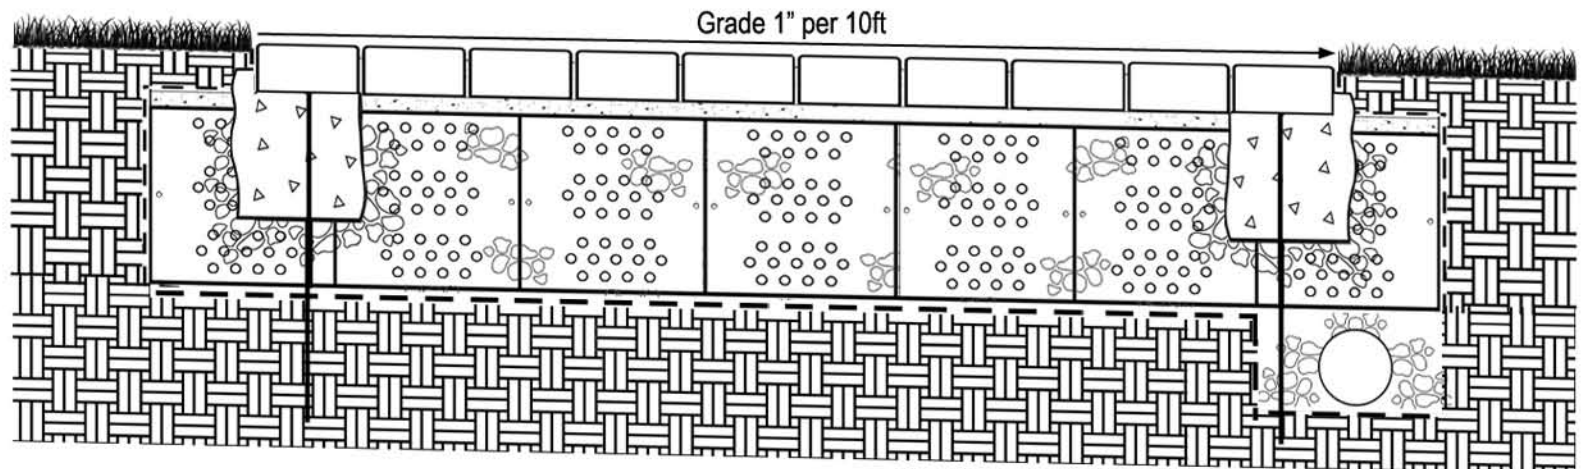

# Proper Drainage with LSG series (Load Support Grid)

809 Barkwood Ct., Suite M  
 Linthicum Heights, MD 21090  
 Phone: 410.721.4844  
 Fax: 410.721.3844  
 Email: [info@celltekdirect.com](mailto:info@celltekdirect.com)  
[www.celltekdirect.com](http://www.celltekdirect.com)